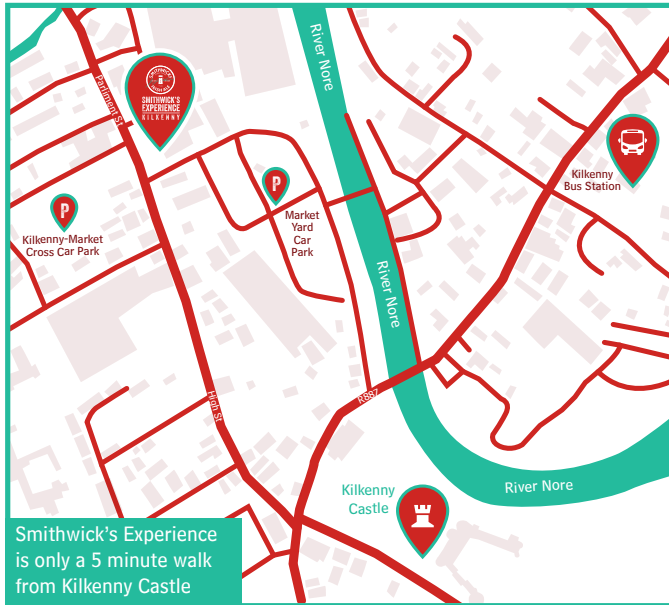

IRELAND'S MOST POPULAR ALE

With more than 300 years of innovation behind it, it's no accident that Smithwick's has become Ireland's most popular ale. It takes a very special beer to win the amount of accolades that Smithwick's has to its name, and its reputation as a uniquely Irish, great tasting ale has gained it a following all over the world.

LOCATION

SMITHWICK'S EXPERIENCE KILKENNY,
44 Parliament Street, Kilkenny, Co Kilkenny, Ireland

Call +353 (0)56 7786377
info@smithwicksexperience.com