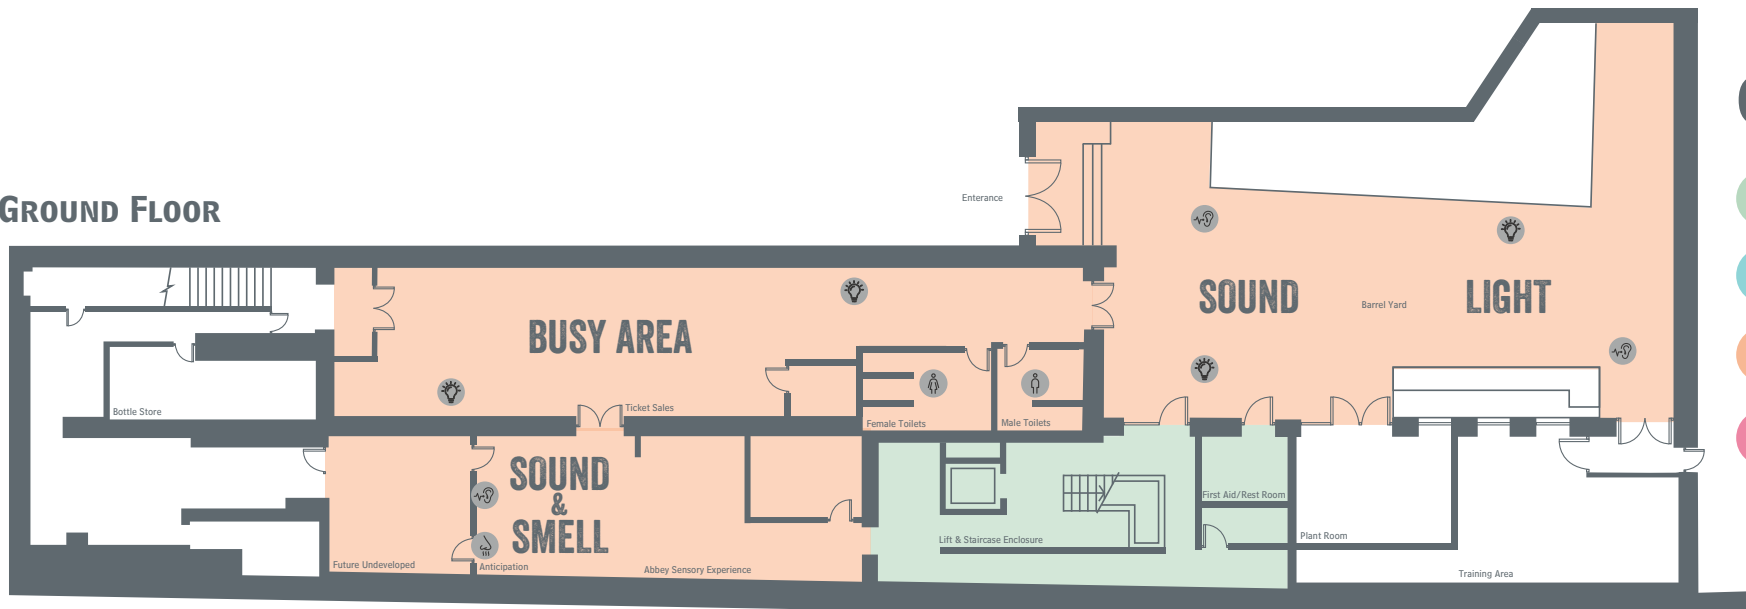

GROUND FLOOR

COLOUR KEY

- SENSORY FRIENDLY
- LOWER SENSORY
- MEDIUM SENSORY
- HIGHER SENSORY

SENSORY HOTSPOTS

- Light - Bright / Colour Lights
- Sound - Loud Music / Ambient Sounds
- Smell - Brewing Aromas