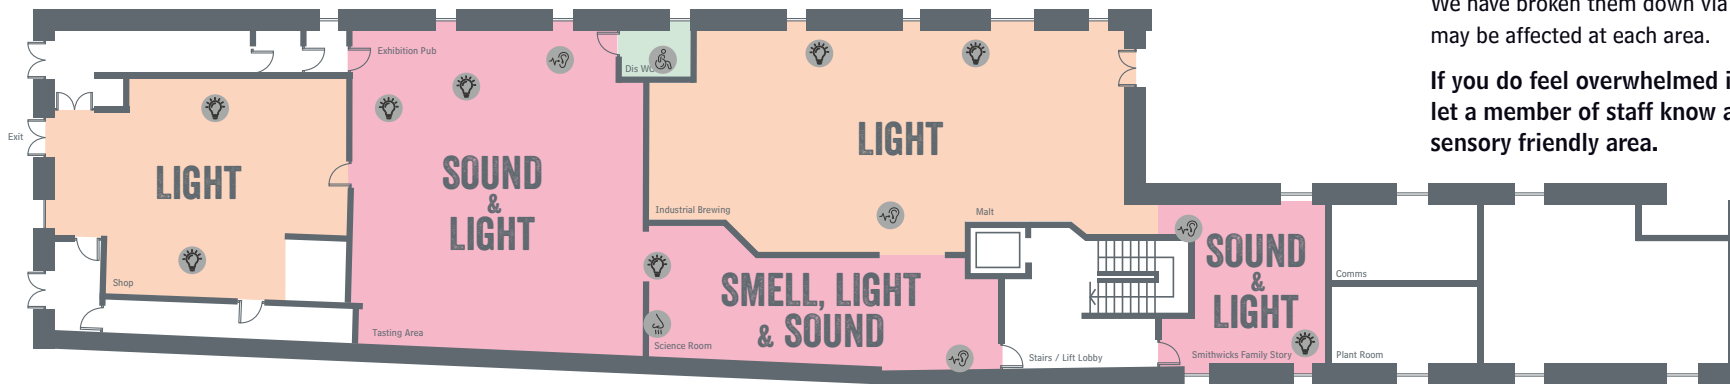

FIRST FLOOR

SENSORY HOTSPOTS

- Light - Wall Lights / Hanging Lights
- Sound - Ambient Sounds / Background Music

SENSORY HOTSPOTS

- Light - Bright Lights
- Sound - Talking Portraits
- Smell - Brewing Aromas

FOR MORE INFORMATION VISIT SMITHWICKSEXPERIENCE.COM